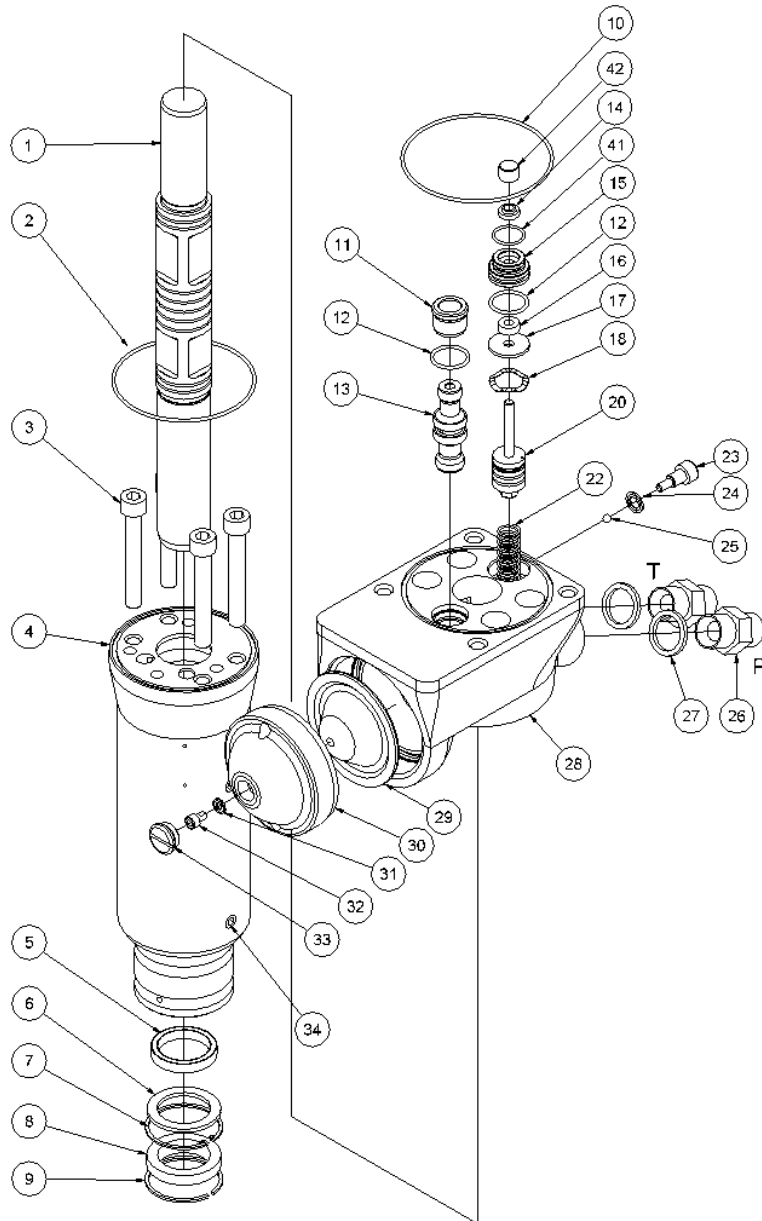

HH27 spare parts list

From Serial No. 7600

Fig. 2c

Pos.	Part No.	Description	Pcs.
-	4141358	1/2" tailhose-set 0.3 m	1
-	7401141	Q.R. coupling 1/2" BSP male	1
-	7401142	Q.R. coupling 1/2" BSP female	1
1	8212225	Striking piston 20 l.p.m.	1
1	8212224	Striking piston 30 l.p.m.	1
2	7511247	O-ring 82x2	1
3	7611244	Screw M10x75 <i>Only up to serial No. 9711</i>	4
3	7612554	Screw M10x80 <i>Only from serial No. 9712</i>	4
4	9012222	Cylinder	1
5	7511232	Seal $\varnothing 32/\varnothing 40 \times 6$	1
6	8211223	Supporting washer $\varnothing 32.7 \times 45 \times 2.5$	1
7	7611229	Retaining ring	1
8	7511234	Rod wiper	1
9	7611230	Spring ring	1
10	7511246	O-ring 88x2	1
11	8211228	Sleeve	1
12	7511248	O-ring 20x2	2
13	8211747	Spool HH27 20 l.p.m.	1
13	8211748	Spool HH27 30 l.p.m.	1
14	7521013	Seal	1
15	8211226	Seal housing	1
16	7521014	Seal	1
17	8211251	Washer	1
18	7611252	Crinkled spring washer 23.8x17.3x0.3	1
20	9011750	Trigger piston complete	1
22	8611249	Compression spring 1.25x12.5x62.5	1
23	8611255	Screw M8 f/lock nut	1
24	7511254	Seal ring M8	1
25	7611253	Ball $\varnothing 5$ mm	1
26	7421063	Fitting 1/2"x1/2" BSP <i>Only for tail-hoses with female thread</i>	2
26	7421343	Fitting 1/2"x3/4" JIC <i>Only for tail-hoses with female thread</i>	2
27	7521072	Seal ring 1/2"	2
28	8212220	Valve housing 20 l.p.m.	1
28	8212121	Valve housing 30 l.p.m.	1
29	7711091	Diaphragm	1
30	8211216	Accumulator cover	1
31	7511268	Seal ring M5	1
32	8611269	Screw M5 f/accumulator	1
33	8211256	Plug	1
34	7621037	Pipe plug 1/8"	4
41	7511300	O-ring 17x1.5	1
42	8211227	Distance piece	1
-	9011379	Seal kit	1