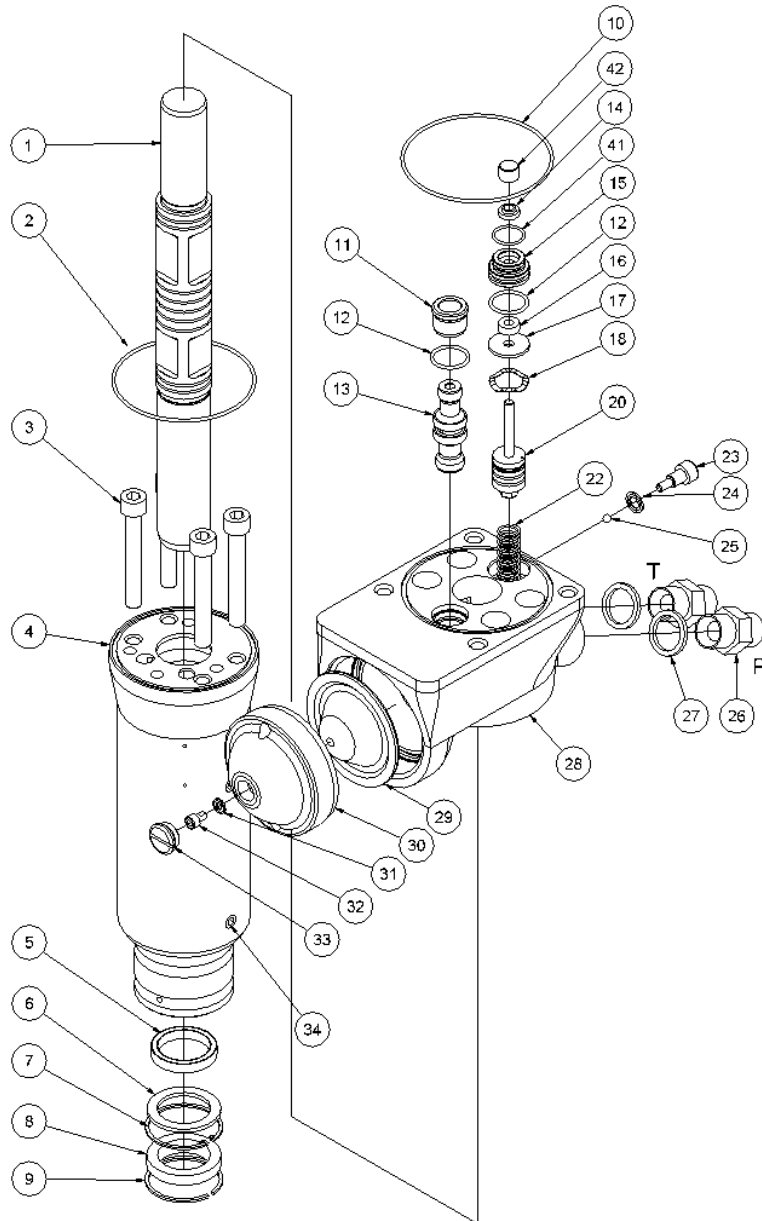

HH23 • HH25 spare parts list

From Serial No. 7600

Fig. 2b

Pos.	Part No.	Description	Pcs.
-	4141358	1/2" tailhose-set 0.3 m	1
-	7401141	Q.R. coupling 1/2" BSP male	1
-	7401142	Q.R. coupling 1/2" BSP female	1
1	8212223	Striking piston 20 l.p.m.	1
1	8212123	Striking piston 30 l.p.m.	1
2	7511247	O-ring 82x2	1
3	7611244	Screw M10x75	4
4	9012130	Cylinder	1
5	7511232	Seal $\varnothing 32/\varnothing 40 \times 6$	1
6	8211223	Supporting washer $\varnothing 32.7 \times 45 \times 2.5$	1
7	7611229	Retaining ring	1
8	7511234	Rod wiper	1
9	7611230	Spring ring	1
10	7511246	O-ring 88x2	1
11	8211228	Sleeve	1
12	7511248	O-ring 20x2	2
13	8211303	Spool HH23/HH25 20 l.p.m.	1
13	8211200	Spool HH23/HH25 30 l.p.m.	1
14	7521013	Seal	1
15	8211226	Seal housing	1
16	7521014	Seal	1
17	8211251	Washer	1
18	7611252	Crinkled spring washer 23.8x17.3x0.3	1
20	9011750	Trigger piston complete	1
22	8611249	Compression spring 1.25x12.5x62.5	1
23	8611255	Screw M8 f/lock nut	1
24	7511254	Seal ring M8	1
25	7611253	Ball $\varnothing 5$ mm	1
26	7421063	Fitting 1/2"x1/2" BSP <i>Only for tail-hoses with female thread</i>	2
26	7421343	Fitting 1/2"x3/4" JIC <i>Only for tail-hoses with female thread</i>	2
27	7521072	Seal ring 1/2"	2
28	8212220	Valve housing 20 l.p.m.	1
28	8212121	Valve housing 30 l.p.m.	1
29	7711091	Diaphragm	1
30	8211216	Accumulator cover	1
31	7511268	Seal ring M5	1
32	8611269	Screw M5 f/accumulator	1
33	8211256	Plug	1
34	7621037	Pipe plug 1/8"	4
41	7511300	O-ring 17x1.5	1
42	8211227	Distance piece	1
-	9011379	Seal kit	1