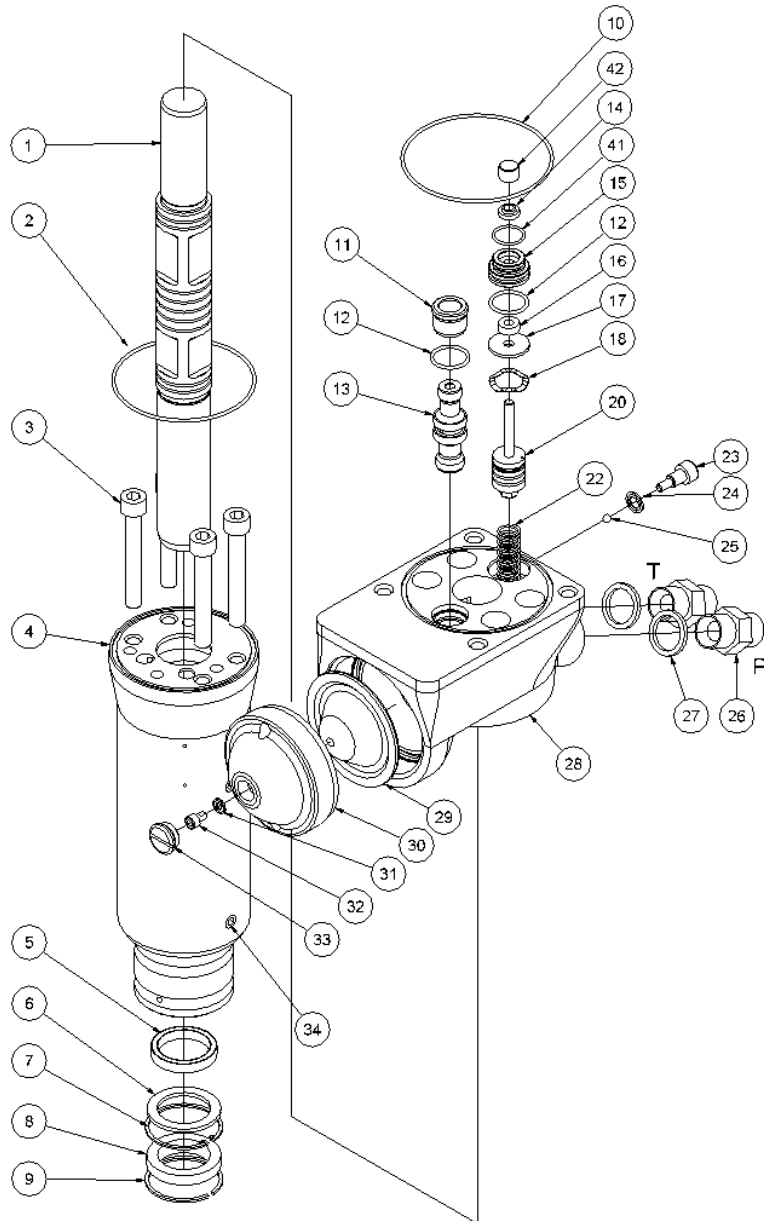

HH20 spare parts list

From Serial No. 20209

Fig. 2a

Pos.	Part No.	Description	Pcs.
-	4141358	1/2" tailhose-set 0.3 m	1
-	7401141	Q.R. coupling 1/2" BSP male	1
-	7401142	Q.R. coupling 1/2" BSP female	1
1	8212120	Striking piston	1
2	7511247	O-ring 82x2	1
3	7611244	Screw M10x75	4
4	9012129	Cylinder	1
5	7511231	Seal $\varnothing 28/\varnothing 36 \times 5.7$	1
6	8211257	Supporting washer 28.7x38x2.0	1
7	7611258	Retaining ring	1
8	7511233	Rod wiper	1
9	7611259	Spring ring	1
10	7511246	O-ring 88x2	1
11	8211228	Sleeve	1
12	7511248	O-ring 20x2	2
13	8211200	Spool HH20	1
14	7521013	Seal	1
15	8211226	Seal housing	1
16	7521014	Seal	1
17	8211251	Washer	1
18	7611252	Crinkled spring washer 23.8x17.3x0.3	1
20	9011750	Trigger piston complete	1
22	8611249	Compression spring 1.25x12.5x62.5	1
23	8611255	Screw M8 f/lock nut	1
24	7511254	Seal ring M8	1
25	7611253	Ball $\varnothing 5$ mm	1
26	7421063	Fitting 1/2"x1/2" BSP <i>Only for tail-hoses with female thread</i>	2
26	7421343	Fitting 1/2"x3/4" JIC <i>Only for tail-hoses with female thread</i>	2
27	7521072	Seal ring 1/2"	2
28	8212118	Valve housing	1
29	7711091	Diaphragm	1
30	8211216	Accumulator cover	1
31	7511268	Seal ring M5	1
32	8611269	Screw M5 f/accumulator	1
33	8211256	Plug	1
34	7621037	Pipe plug 1/8"	4
41	7511300	O-ring 17x1.5	1
42	8211227	Distance piece	1
-	9011378	Seal kit	1