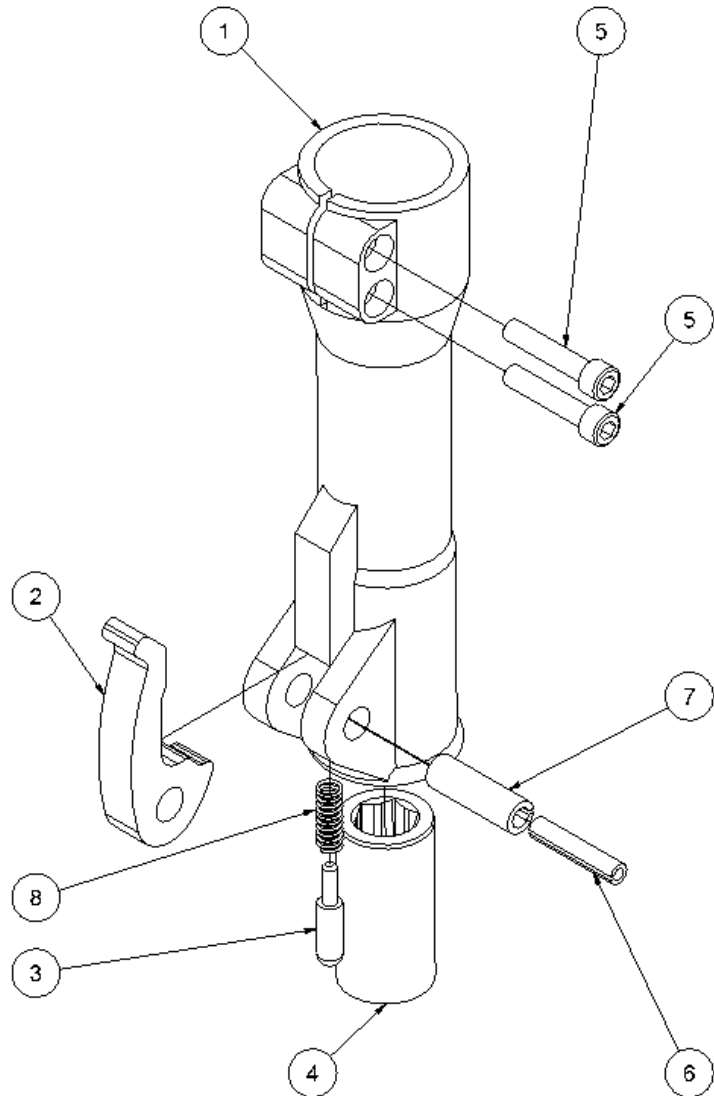

HH20 • HH23 • HH25 • HH27 spare parts list

From Serial No. 7600

Fig. 3

Pos.	Part No.	Description	Pcs.
1	8211205	Nose part Hex 25	1
1	8211207	Nose part Hex 28/32	1
2	8211220	Latch	1
3	8211221	Pin	1
4	8211217	Chisel bushing Hex 25x108	1
4	8212743	Chisel bushing Hex 28x152	1
4	8211619	Chisel bushing Hex 28x160	1
4	8211218	Chisel bushing Hex 32x152	1
4	8211219	Chisel bushing Hex 32x160	1
5	7611238	Screw M10x50 <i>Loctite 243 - 40NM</i>	2
6	7611239	Roll pin $\varnothing$10x50 <i>Nose part Hex 25x108</i>	1
6	7611242	Roll pin $\varnothing$10x60 <i>Nose part Hex 32x152/Hex 28x160/Hex 32x160</i>	1
7	7611240	Roll pin $\varnothing$16x50 <i>Nose part Hex 25x108</i>	1
7	7611241	Roll pin $\varnothing$16x60 <i>Nose part Hex 32x152/Hex 28x160/Hex 32x160</i>	1
8	8611222	Compression spring 2x10x38.5	1
-	1111235	Nose part complete Hex 25x108	1
-	1112750	Nose part complete Hex 28x152	1
-	1111620	Nose part complete Hex 28x160	1
-	1111236	Nose part complete Hex 32x152	1
-	1111237	Nose part complete Hex 32x160	1