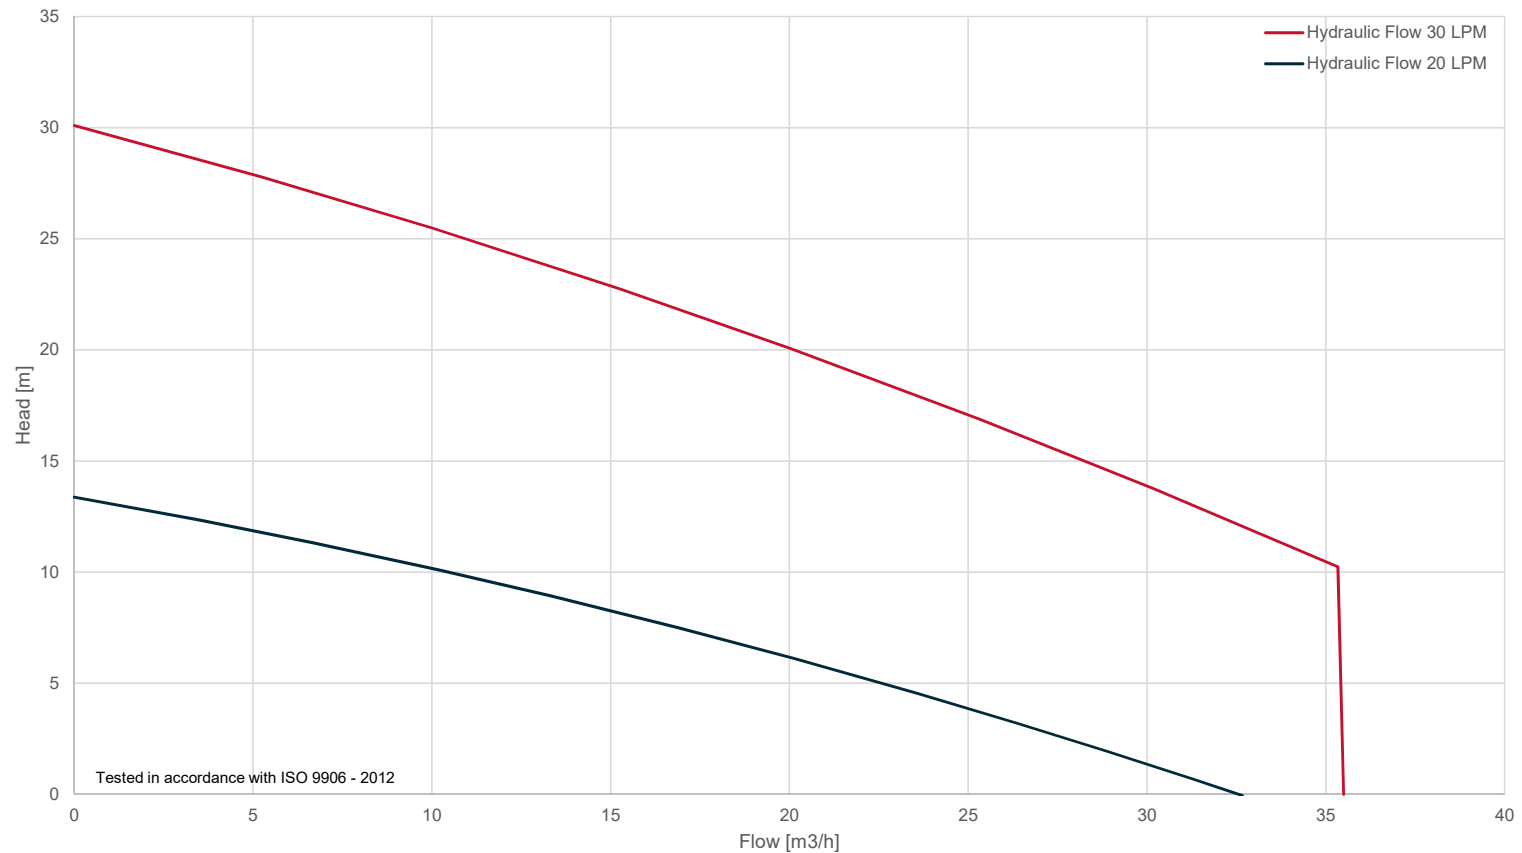

HWP2 PUMPING RANGE

2" Submersible Pump

HYCON A/S
Juelstrupparken 11
DK-9530 Støvring

Tel +45 9647 5200
Fax +45 9647 5201
www.hycon.dk

HYDRAULIC PRODUCT RANGE

CUT-OFF AND RING SAWS • CORE DRILLS • POST DRIVERS • PICK HAMMER • LIGHT & HEAVY DUTY BREAKERS
SUBMERSIBLE PUMPS • GASOLINE, DIESEL AND ELECTRIC POWER PACKS • ROCK DRILLS