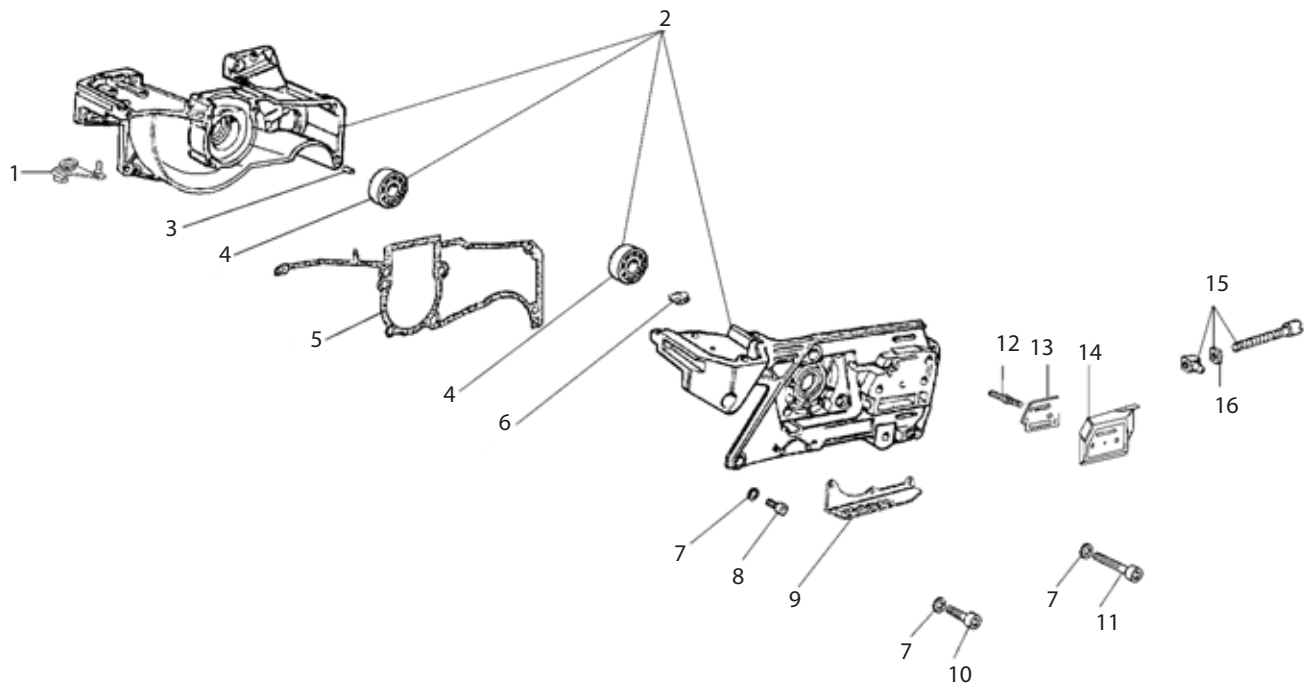

Key #	Part No.	Description
H01	73390	Fuel Line Grommet, Crankcase
H02	545967	Crankcase Assembly
H03	73281	Crankcase Dowel Pin
H04	545969	Crankshaft Bearing
H05	545968	Crankcase Gasket
H06	531107	Crankcase Grommet, Right Side
H07	73897	Washer
H08	73930	Crankcase Bolt, m5x22
H09	528657	Chain Guard, 680
H10	73397	Cover Guard Mounting Bolt
H11	73379	Screw
H12	73933	Bar Mounting Stud
H13	71740	Bar Mount Pad Spacer
H14	71738	Bar Mount Pad Cover Plate
H15	73935	Premium Tensioner Kit
H16	73936	Tensioner Screw Retainer