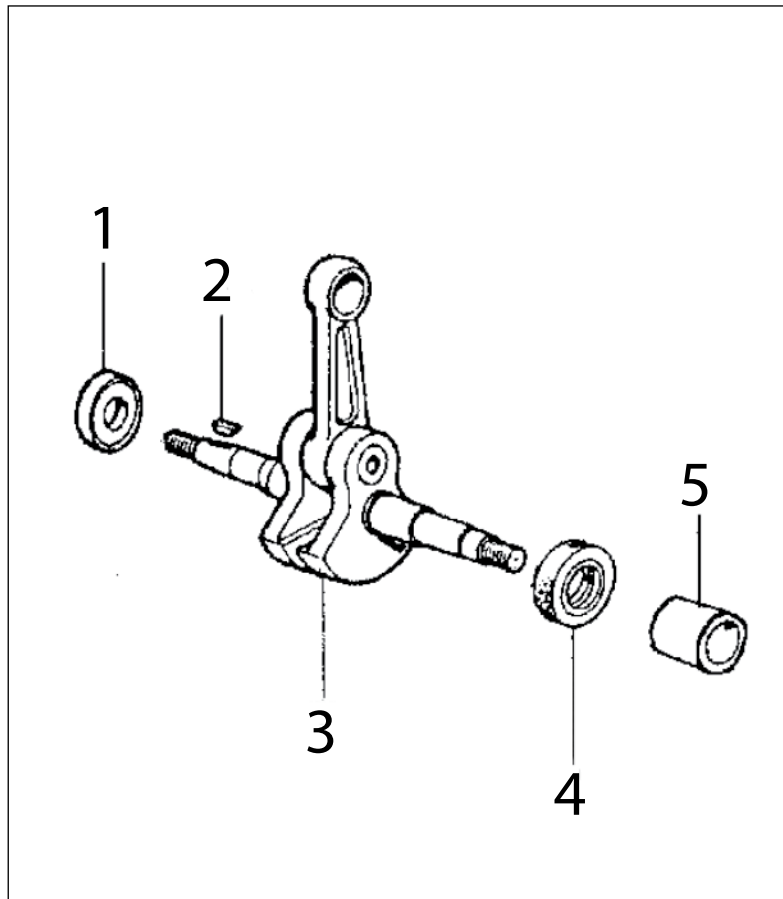

Key #	Part No.	Description
F01	73877	Crankshaft Seal Flywheel Side
F02	73878	Crankshaft Flywheel Woodruff Key
F03	71410	Crankshaft Assembly
F04	73209	Crankshaft Seal Clutch Side
F05	71452	Crankshaft Bushing