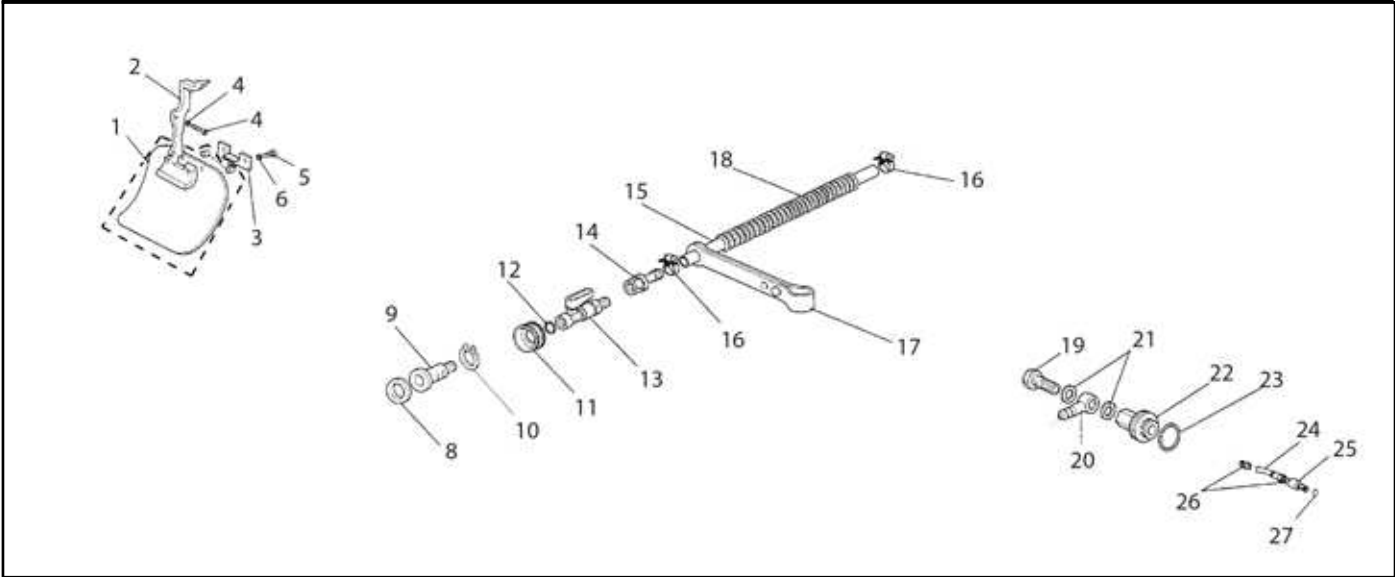

Key #	Part No.	Description
K01	576680	Guard Flap Kit
K02	71532	WallWalker® Lever Arm
K03	71531	Guard Flap Clamp
K04	505469	Screw & Washer
K05	71479	WallWalker® Flap Screw
K06	73951	Washer
K08	71469	Water Hose Gasket
K09	545975	Fitting
K10	545976	Clip
K11	71457	Ring Nut
K12	71468	Water Hose O-Ring
K13	71458	Water Shut-Off Valve
K14	71454	Barb Fitting, 1/4 male thread
K15	71455	Tube
K16	71465	Hose Clamp
K17	71461	Hose Hanger
K18	71464	Water Hose Cover
K19	71463	Water Hose Screw
K20	71453	Fitting
K21	71456	Copper Washer
K22	73923	Water Tank Cap
K23	73448	Fuel Cap O-Ring
K24	71459	Tube
K25	71470	Fitting
K26	71471	Fitting
K27	71472	O-Ring