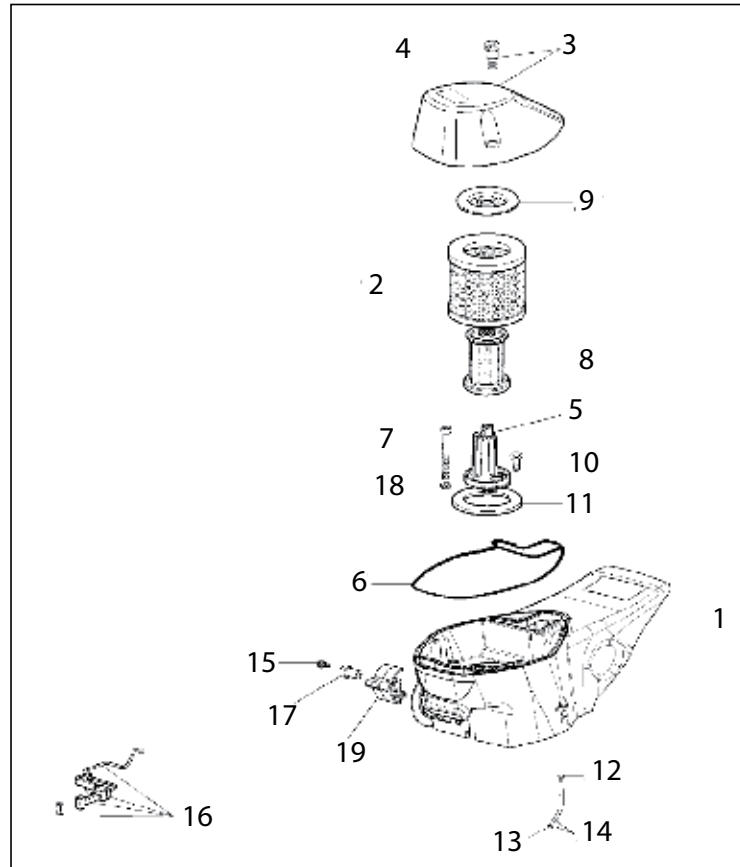

Key #	Part No.	Description
J01	576438	Cylinder Cover for 680ES
J02	71752	Air Filter Canister, Polyester
J03	530473	Air Filter Cover
J04	73992	Filter Cover Screw
J05	73338	Air Filter Mount
J06	71756	Filter Cover Gasket
J07	71771	Screw, Cylinder Cover, Long, Socket Head
J08	73336	Internal Screen
J09	71758	Air Filter Mount Screw
J10	73337	Filter Support Screw
J11	73335	Filter Canister Gasket
J12	71472	O-Ring
J13	71760	Tube Clamp
J14	505382	Compensator Tube
J15	576459	Screw, Torx T27
J16	577628	Throttle rod assembly for 680ES
J16	576461	Support Slide Control for 680ES
J17	73897	Washer
J18	576460	Multifunction lever, 680ES