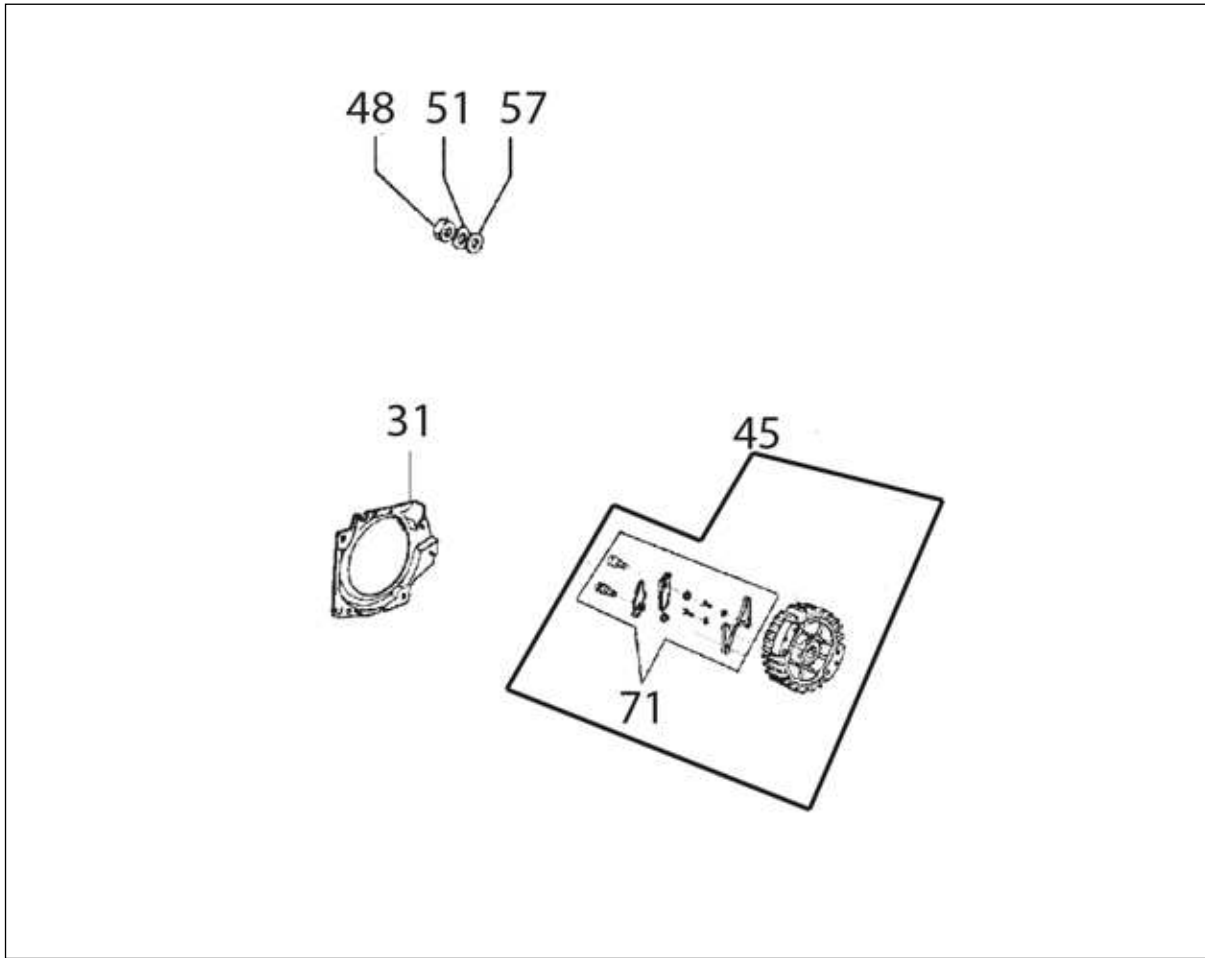

Key #	Part No.	Description
A01	73230	Bolt
A02	530208	Starter Rope Handle
A03	73904	Starter Rope
A04	531103	Starter Coil Spring & Housing
A05	71451	Starter Case Plate
A06	505380	Recoil Housing Screw
A07	528661	Starter Rope Pulley
A08	73905	Starter Pulley Washer
A09	73907	Starter Pulley Screw
A10	528637	Starter Cover Assembly
A11	530367	Starter Assembly Washer
A12	532026	Spring Housing Washer
A13	508853	Starter Assembly Cap