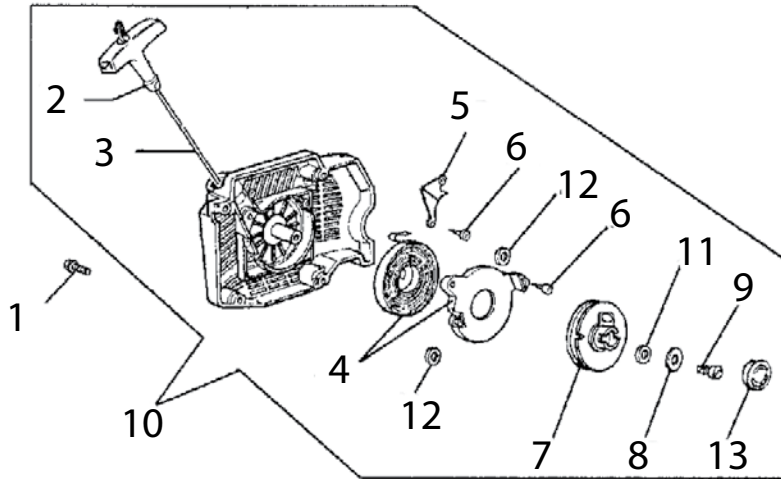

Key #	Part No.	Description
A01	73230	Bolt
A02	530208	Starter Rope Handle
A03	73904	Starter Rope
A04	531103	Starter Coil Spring & Housing
A05	71451	Starter Case Plate
A06	505380	Recoil Housing Screw
A07	528661	Starter Rope Pulley
A08	73905	Starter Pulley Washer
A09	73907	Starter Pulley Screw
A10	528637	Starter Cover Assembly
A11	530367	Starter Assembly Washer
A12	532026	Spring Housing Washer
A13	508853	Starter Assembly Cap