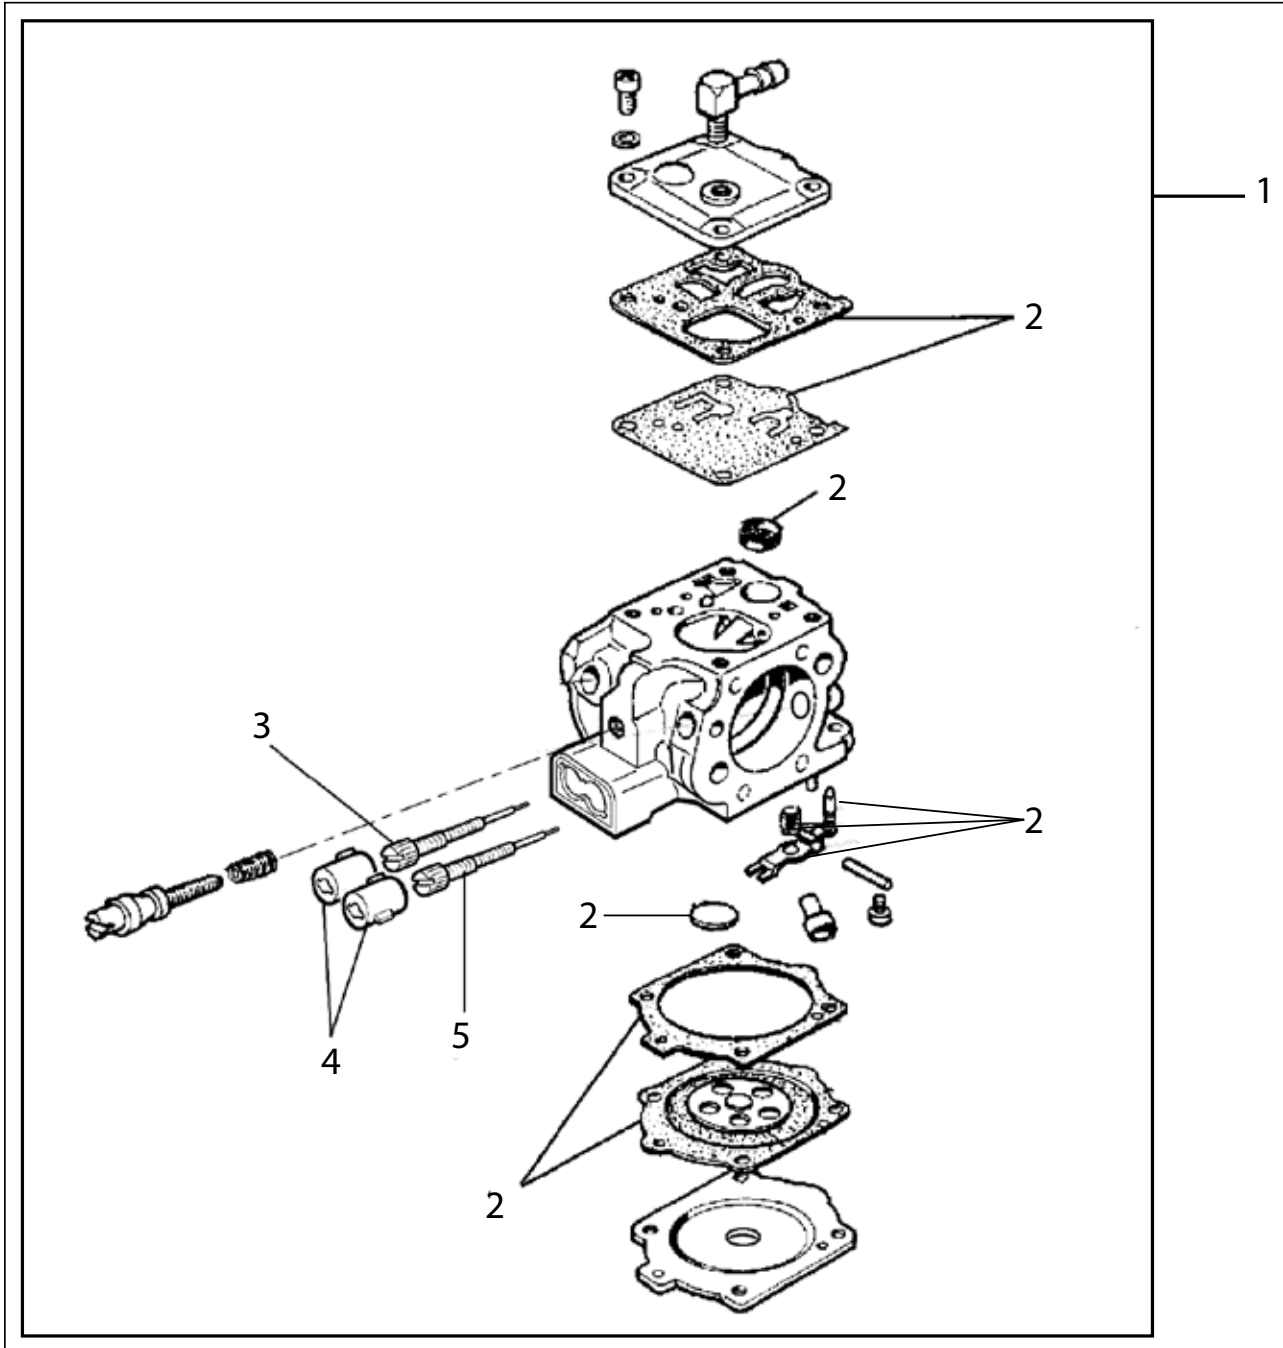

Key #	Part No.	Description
M01	577754	Carburetor, Walbro WJ-136
M02	73996	Carburetor Repair Kit
M03	577633	Needle Screw High, 680ES Carburetor
M04	577635	Limiter Cap
M05	577634	Needle Screw Low, 680ES Carburetor