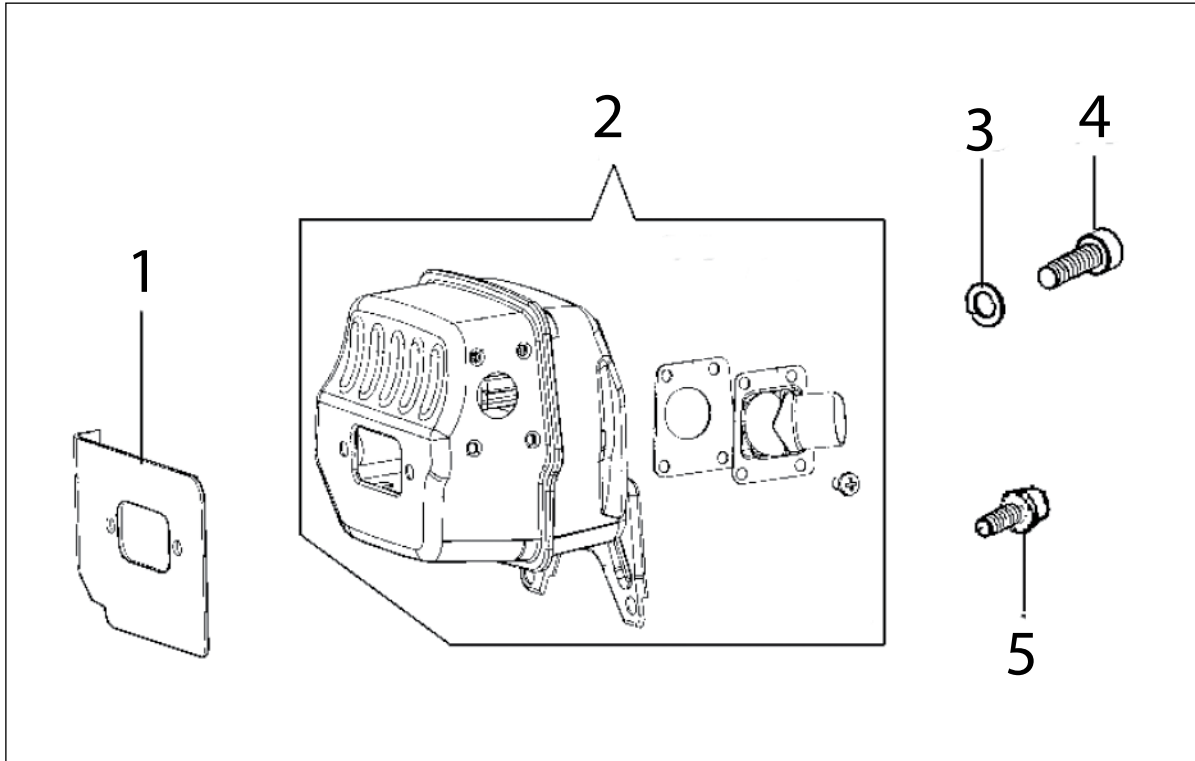

Key #	Part No.	Description
E01	545875	Cylinder to Muffler Gasket
E02	545872	Muffler Assembly
E03	73327	Washer, serrated
E04	73883	Muffler Mounting Screw
E05	73866	Screw, starter cover, lower muffler