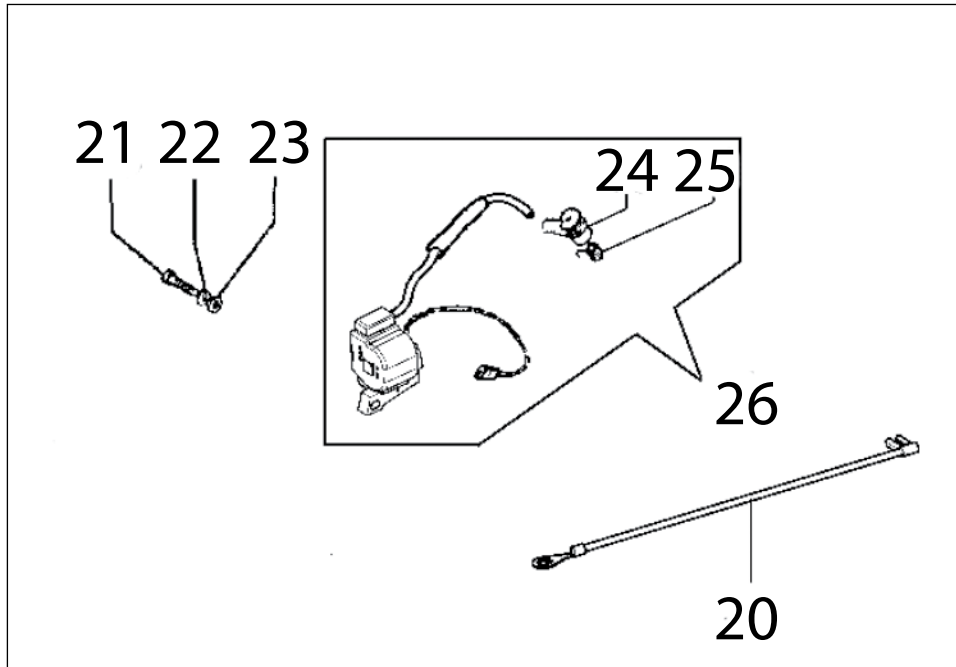

Key #	Part No.	Description
C20	576463	Cable, 680ES
C21	73914	Screw m4x20
C22	73285	Wave Washer, 4.5mm
C23	73890	Washer
C24	73241	Spark Plug cap and spring kit
C25	73917	Spark Plug Spring
C26	576437	Ignition Coil 680ES