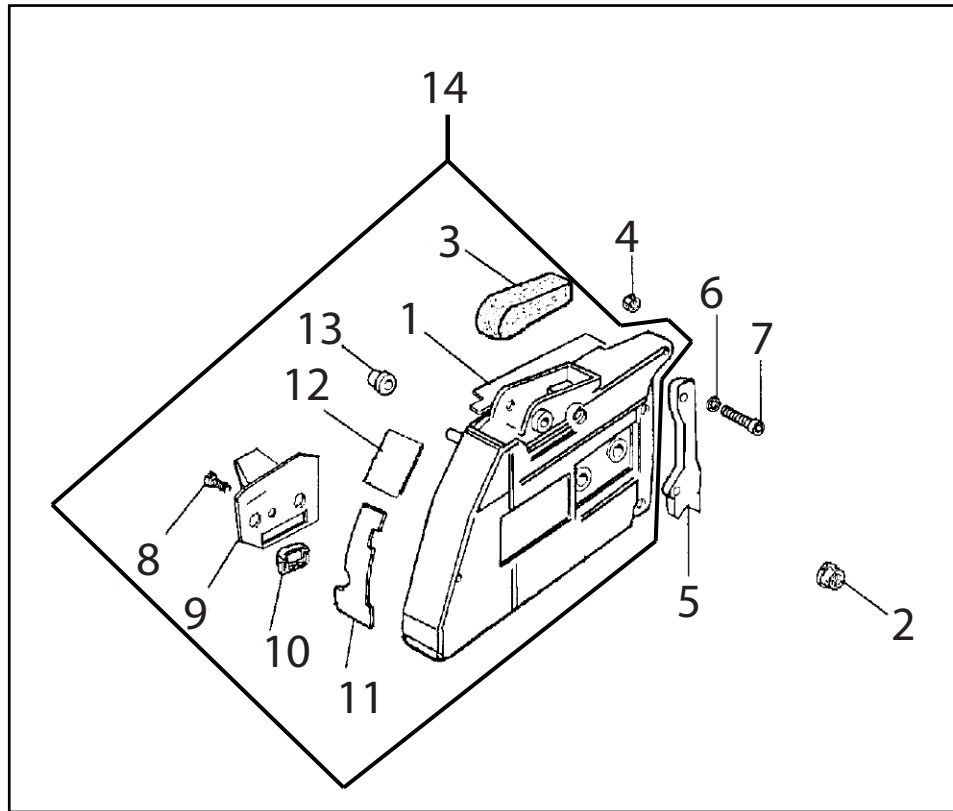

Key #	Part No.	Description
L01	71743	Side Cover Insert, Top
L02	73958	Side Cover Nut
L03	71462	Chain Cover Cap
L04	73367	Nut
L05	71533	WallWalker Side Arm
L06	73951	Lock Washer
L07	507355	WallWalker Side Arm Screw
L08	71487	Screw
L09	71447	Side Cover Plate
L10	73957	Lower Guard
L11	73972	Deflector, Lower
L12	73948	Deflector, Upper
L13	73310	Rubber Bumper Cover
L14	528659	Side Cover Assembly, Complete