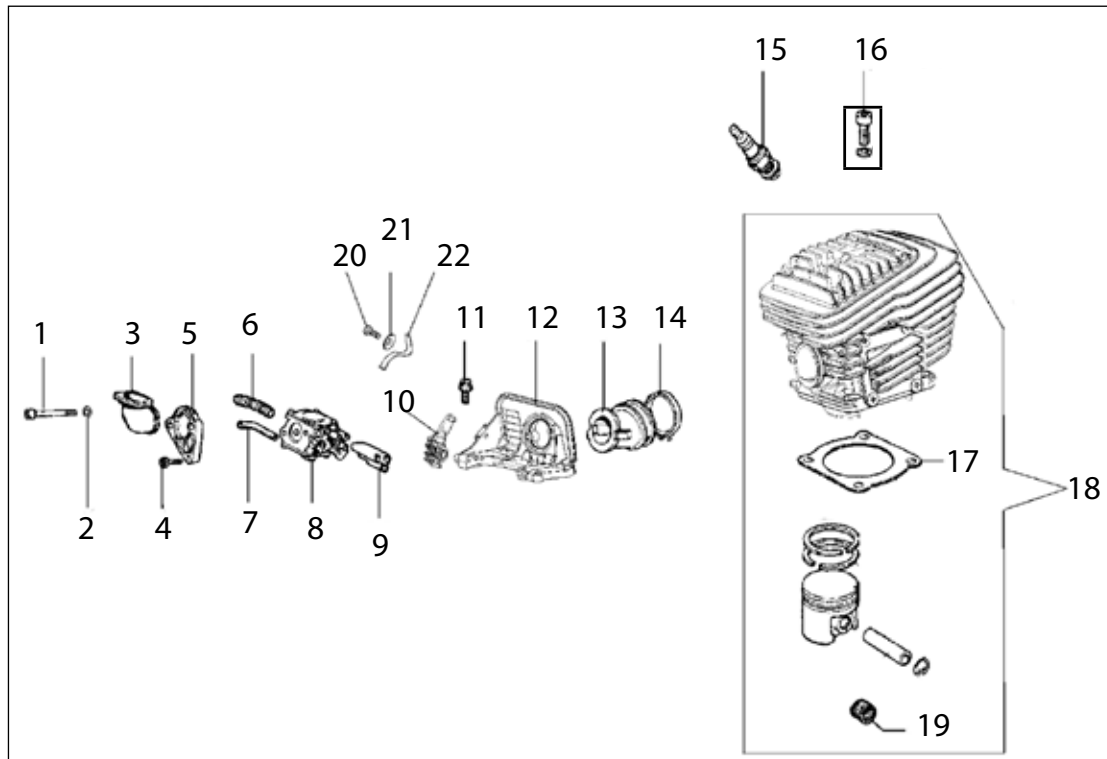

Key #	Part No.	Description
D01	505469	Wallwalker® Sidearm Screw
D02	73897	Washer
D03	71735	Intake Manifold
D04	73901	Intake Manifold Flange Screw
D05	73947	Intake Manifold Flange
D06	73888	Carburetor Spring
D07	545877	Carburetor Pulse Tube
D08	577754	Carburetor, Walbro WJ-136 680ES
D09	517547	Screw Guide
D10	576462	Multifunction Acuator for 680ES
D11	73866	Screw
D12	576435	Carburetor Support Bracket for 680ES
D13	73868	Intake Manifold
D14	545870	Intake Manifold Clamp
D15	514770	Spark Plug
D16	73874	Cylinder Bolt & washer
D17	545874	Gasket, Base
D18	548084	Complete Piston/Cylinder Assembly
D19	73869	Wrist Pin Needle Bearing
D20	577630	Screw, 680ES Motor
D21	577629	Washer, 680ES Motor
D22	577631	Detent Spring, 680ES Motor