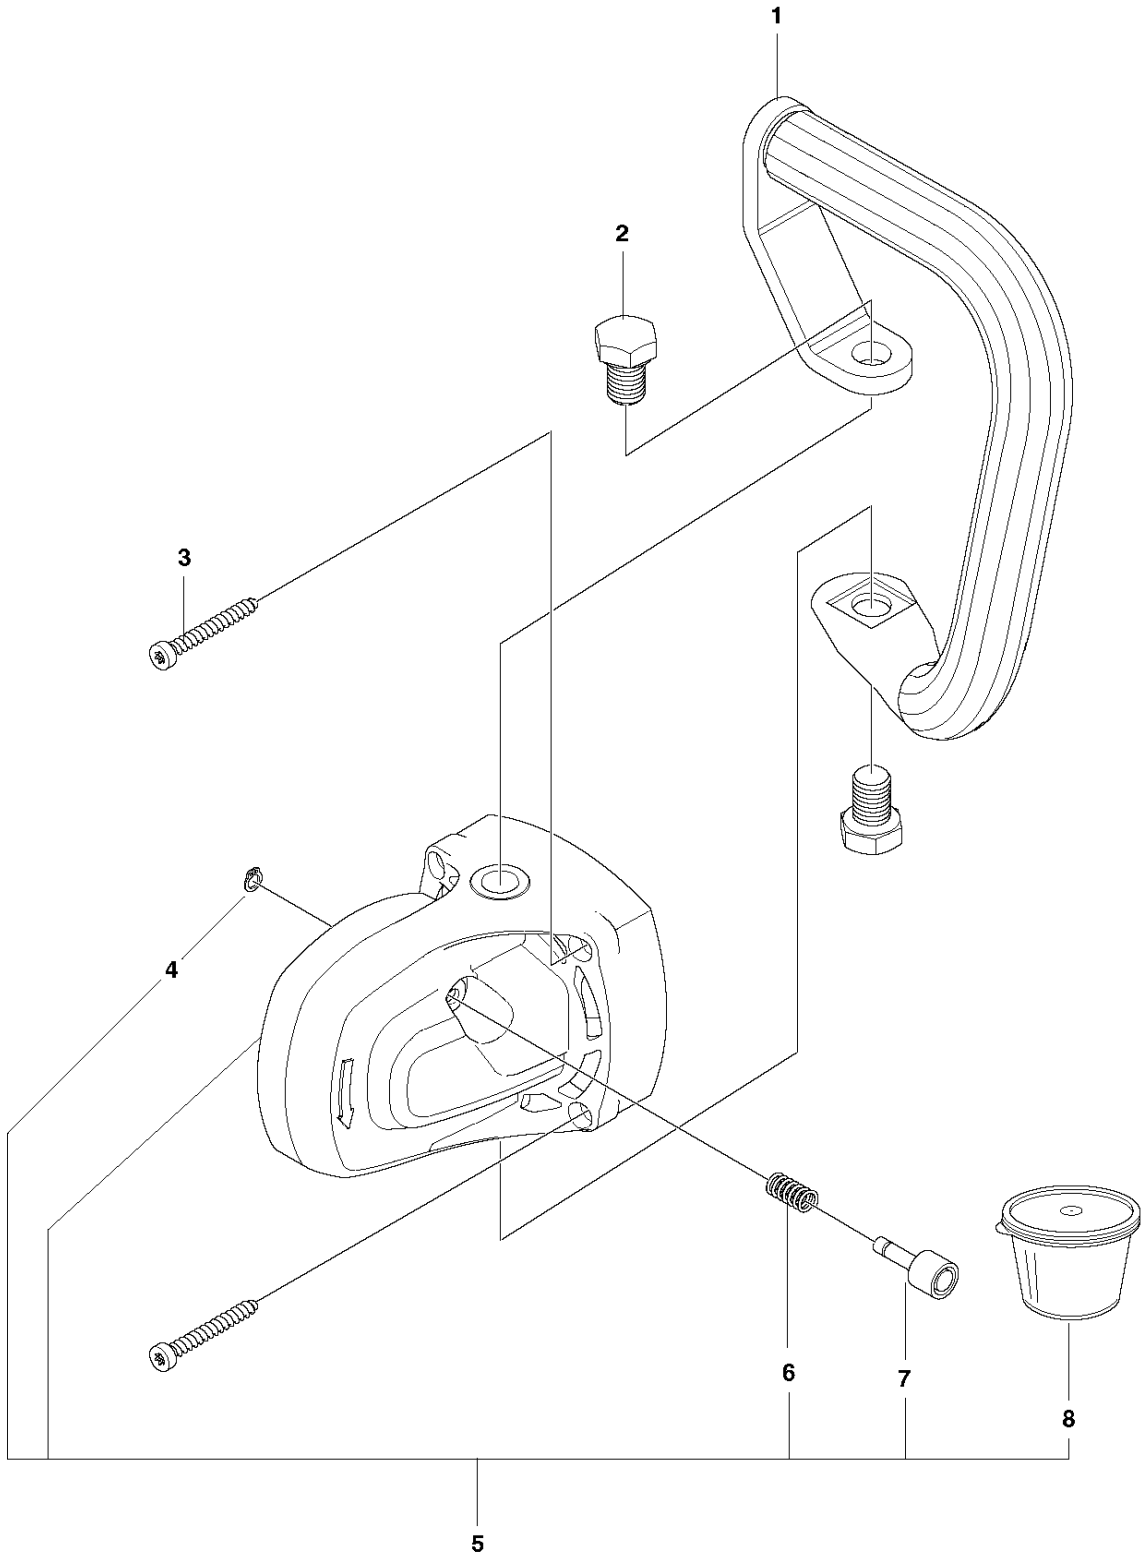

E K4000

GEAR HOUSING

K 4000, 2018-03

Ref	Part No	Description	Remark	QTY KIT
1	506 15 03-03	HANDLE		1
2	531 03 12-76	SCREW		2
3	589 58 33-01	SCREW		4
4	735 31 08-00	CIRCLIP		1
5	593 57 24-01	GEAR HOUSING ASSY	Incl 6-8	1
6	577 48 20-01	SPRING		1
7	544 90 47-01	SHAFT		1
8	593 57 13-01	GREASE		1