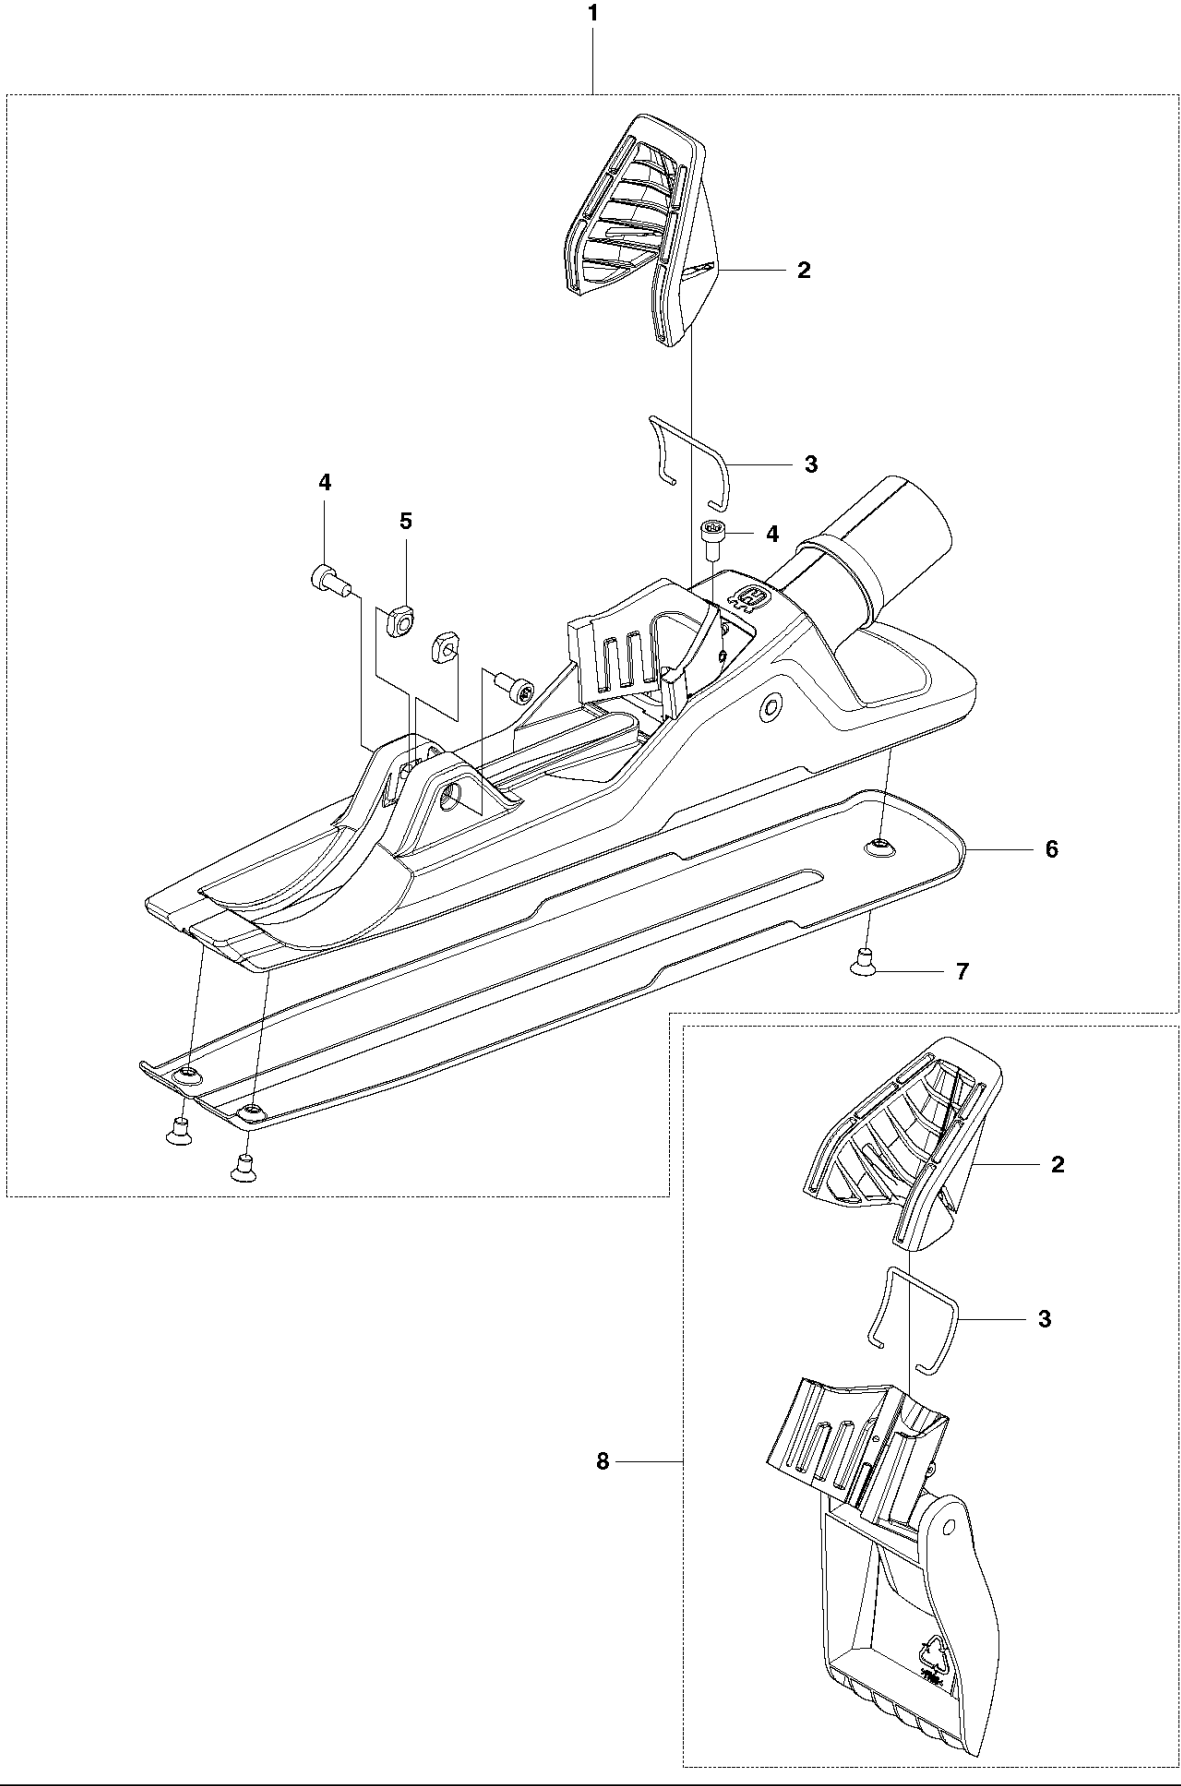

G K4000

Ref	Part No	Description	Remark	QTY	KIT
1	523 09 50-01	VAC KIT		1	
2	576 63 10-01	LOCKING HANDLE		1	1,8
3	576 63 15-01	SPRING		1	1,8
4	503 21 53-11	SCREW ITXSCM		1	1
5	503 22 65-04	SQUARE NUT		1	1
6	576 63 07-01	SKID PLATE		1	1
7	725 63 25-01	SCREW IHCSFM		1	1
8	577 93 53-01	SPRAY GUARD ASSY		1